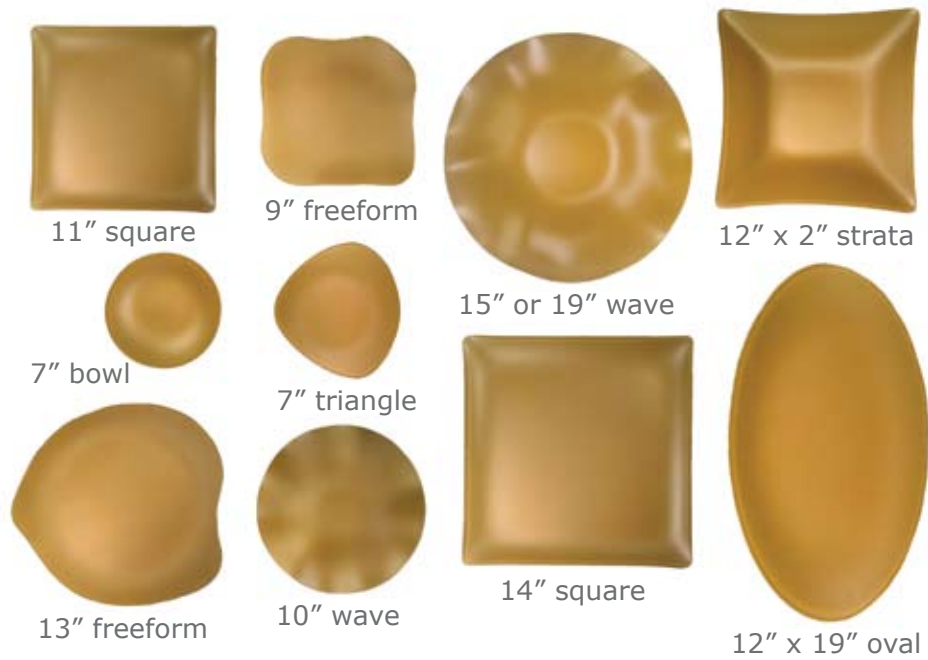

Votives p 28

PLATES WITH PURPOSE™

design that makes a difference

p 18

SeaGlass

- A** 12" x 2" strata, celadon (salad servers p 14)
- B** handkerchief votive, pearl
- C** place setting : 11" square, citron : 9" freeform, gold : 7" triangle, pearl : 7" bowl, celadon (stainless steel flatware p 15)
- D** 11" square, coffee : 9" freeform, citron : 7" triangle, copper : 7" bowl, celadon
- E** 13" freeform, celadon : 10" wave, pearl : 7" triangle, citron : 7" bowl, canteloupe
- F** 11" square, blue : 9" freeform, pearl : 7" triangle, celadon : 7" bowl, citron
- G** 13" freeform, copper : 10" wave, celadon : 7" triangle, canteloupe : 7" bowl, gold
- H** 11" square, amethyst : 9" freeform, red : 7" triangle, canteloupe : 7" bowl, gold
- I** 13" freeform, black : 9" freeform, celadon : 7" triangle, pearl : 7" bowl, citron
- J** 12"x19" oval, pearl : 7" bowl, canteloupe

SeaGlass

10 shapes, 12 colors, endless possibilities
 Lightly textured surface, color on bottom. Microwave safe for gentle heating and dishwasher safe. Not all shapes are available in every color, please check pricessheet for availability. Handcrafted in USA of recycled glass.

D footed serving platters, small (8" x 3.25"), medium (not shown, 12" x 4"), large (16" x 4.5")

E serving bowls, small (8" x 5"), medium (12" x 14"), and large (16" x 5")

F round serving platters, small 8", medium 12", large 16"

D

E

B

C

F

A footed serving bowls, small (8" x 3.25"), medium (12" x 4.75"), large (16" x 7")

B small bowls (clockwise from upper right) 4.5" round bowl, 3" bowl square, 4.5" bowl, square, 3" bowl round, 3" heart shaped bowl