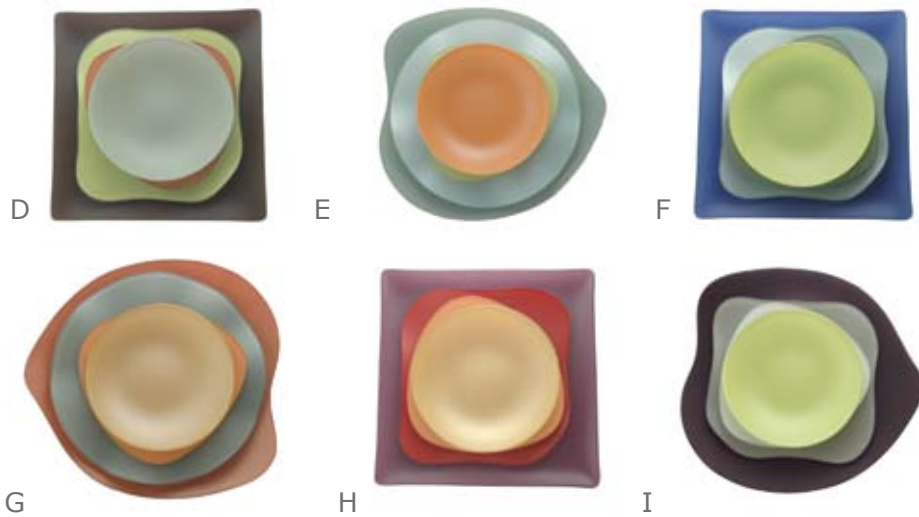

Votives p 28

PLATES WITH PURPOSE™

design that makes a difference

p 18

SeaGlass

- A** 12" x 2" strata, celadon (salad servers p 14)
- B** handkerchief votive, pearl
- C** place setting : 11" square, citron : 9" freeform, gold : 7" triangle, pearl : 7" bowl, celadon (stainless steel flatware p 15)
- D** 11" square, coffee : 9" freeform, citron : 7" triangle, copper : 7" bowl, celadon
- E** 13" freeform, celadon : 10" wave, pearl : 7" triangle, citron : 7" bowl, canteloupe
- F** 11" square, blue : 9" freeform, pearl : 7" triangle, celadon : 7" bowl, citron
- G** 13" freeform, copper : 10" wave, celadon : 7" triangle, canteloupe : 7" bowl, gold
- H** 11" square, amethyst : 9" freeform, red : 7" triangle, canteloupe : 7" bowl, gold
- I** 13" freeform, black : 9" freeform, celadon : 7" triangle, pearl : 7" bowl, citron
- J** 12"x19" oval, pearl : 7" bowl, canteloupe

SeaGlass

10 shapes, 12 colors, endless possibilities
 Lightly textured surface, color on bottom. Microwave safe for gentle heating and dishwasher safe. Not all shapes are available in every color, please check pricessheet for availability. Handcrafted in USA of recycled glass.

D footed serving platters, small (8" x 3.25"), medium (not shown, 12" x 4"), large (16" x 4.5")

E serving bowls, small (8" x 5"), medium (12" x 14"), and large (16" x 5")

F round serving platters, small 8", medium 12", large 16"